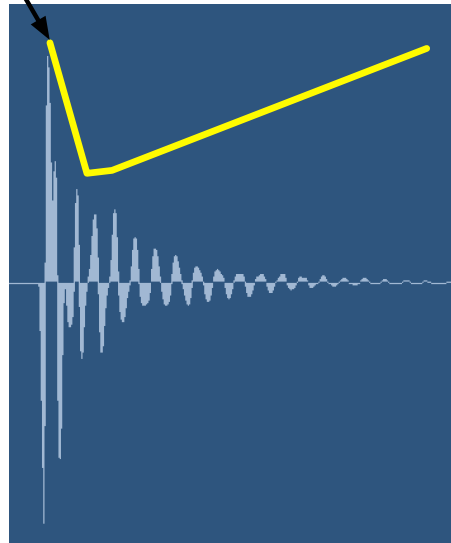

Gain Reduction (GR)

Slow attack/slow release

More attack sound (more punch)

More resonance (more "oumf")\*

Fast attack/Fast release

\*Note that 4dB of make up gain was added