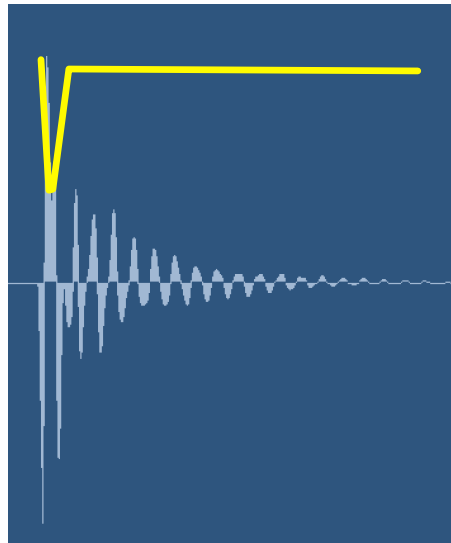

Gain Reduction (GR)

Slow attack/slow release

More attack sound (more punch)

More resonance (more "oumf")\*

Fast attack/Fast release

\*Note that 4dB of make up gain was added